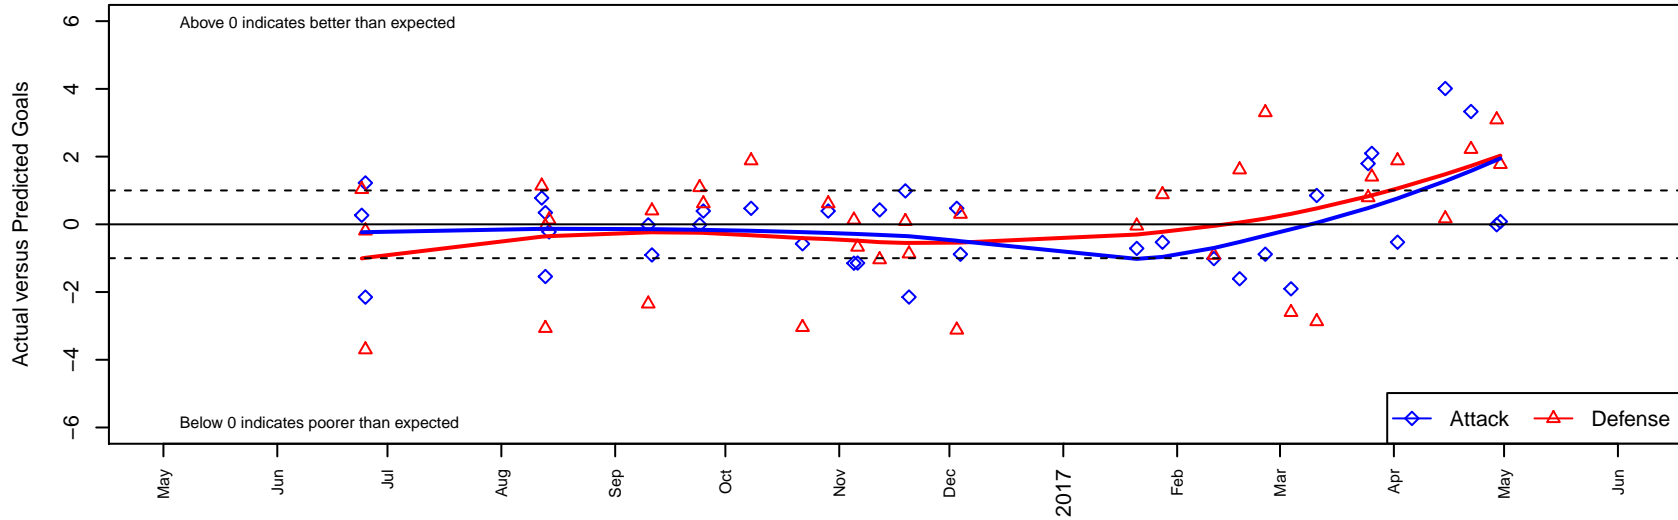

FWFC White B04

Federal Way FC
 Federal Way, WA
 B04 total strength=719
 attack=1.12 defense=0.51
 fall league = RCL B04 Div 4
 spr league = Win RCL B04 Div 4

alt names used:
 FWFC B04 White (A)
 FWFC B04 White
 FWFC B04 White (B)
 FWFC B04 White
 FWFC B04 White (B)
 FWFC B04 White (B)

Venues played:
 2016 RVS Classic BU13
 2016 Blast Off B2004 B
 2016 RCL B04 Div 4
 2016 Win RCL B04 Div 4
 2016 WYS Presidents Cup B04 Division 2

FWFC White B04
 Dots are actual minus expected GF (blue circles) and GA (red triangles).
 Blue line is smoothed change in attack strength. Red is smoothed change in defense strength.

**attack and defense variance (black dot)
relative to other teams
and top 10 in region**

**attack and defense rating
relative to others at age
and all opponents in last 13 months**

Performance relative to 13 month average