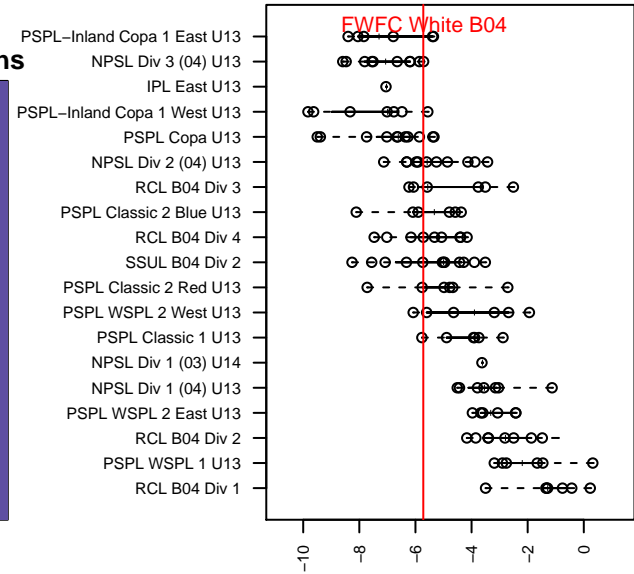

FWFC White B04

Federal Way FC
 Federal Way, WA
 B04 total strength=719
 attack=1.12 defense=0.51
 fall league = RCL B04 Div 4
 spr league = Win RCL B04 Div 4

alt names used:
 FWFC B04 White (A)
 FWFC B04 White
 FWFC B04 White (B)
 FWFC B04 White
 FWFC B04 White (B)
 FWFC B04 White (B)

Venues played:
 2016 RVS Classic BU13
 2016 Blast Off B2004 B
 2016 RCL B04 Div 4
 2016 Win RCL B04 Div 4
 2016 WYS Presidents Cup B04 Division 2

FWFC White B04
 Dots are actual minus expected GF (blue circles) and GA (red triangles).
 Blue line is smoothed change in attack strength. Red is smoothed change in defense strength.

**attack and defense variance (black dot)
relative to other teams
and top 10 in region**

**attack and defense rating
relative to others at age
and all opponents in last 13 months**

Performance relative to 13 month average