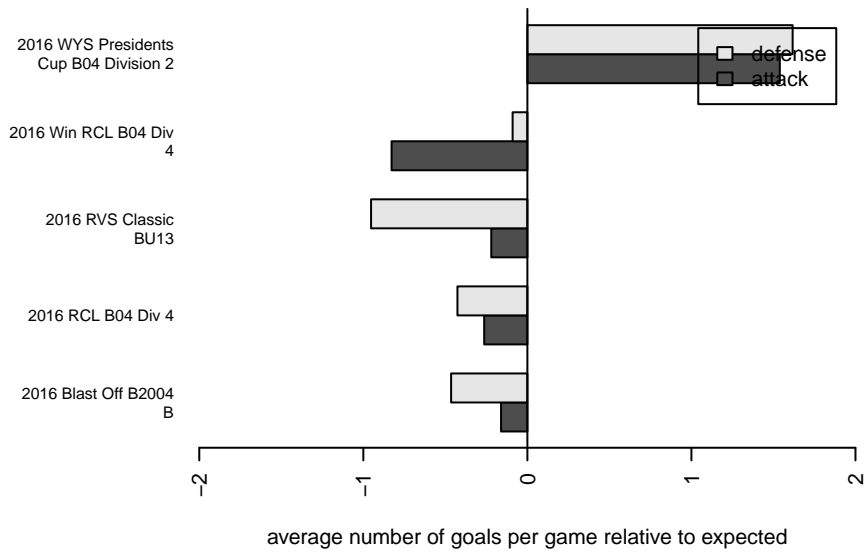

FWFC White B04

Federal Way FC
 Federal Way, WA
 B04 total strength=719
 attack=1.12 defense=0.51
 fall league = RCL B04 Div 4
 spr league = Win RCL B04 Div 4

alt names used:
 FWFC B04 White (A)
 FWFC B04 White
 FWFC B04 White (B)
 FWFC B04 White
 FWFC B04 White (B)
 FWFC B04 White (B)

Venues played:
 2016 RVS Classic BU13
 2016 Blast Off B2004 B
 2016 RCL B04 Div 4
 2016 Win RCL B04 Div 4
 2016 WYS Presidents Cup B04 Division 2

FWFC White B04
 Dots are actual minus expected GF (blue circles) and GA (red triangles).
 Blue line is smoothed change in attack strength. Red is smoothed change in defense strength.

**attack and defense variance (black dot)
relative to other teams
and top 10 in region**

**attack and defense rating
relative to others at age
and all opponents in last 13 months**

Performance relative to 13 month average