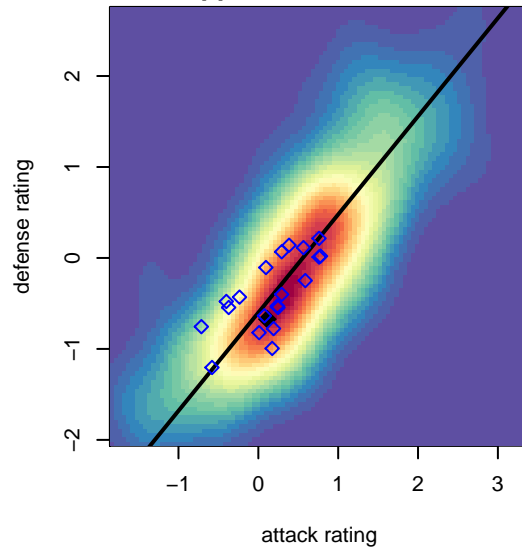

FWFC White B04

Federal Way FC
 Federal Way, WA
 B04 total strength=719
 attack=1.12 defense=0.51
 fall league = RCL B04 Div 4
 spr league = Win RCL B04 Div 4

alt names used:
 FWFC B04 White (A)
 FWFC B04 White
 FWFC B04 White (B)
 FWFC B04 White
 FWFC B04 White (B)
 FWFC B04 White (B)

Venues played:
 2016 RVS Classic BU13
 2016 Blast Off B2004 B
 2016 RCL B04 Div 4
 2016 Win RCL B04 Div 4
 2016 WYS Presidents Cup B04 Division 2

FWFC White B04
 Dots are actual minus expected GF (blue circles) and GA (red triangles).
 Blue line is smoothed change in attack strength. Red is smoothed change in defense strength.

**attack and defense variance (black dot)
relative to other teams
and top 10 in region**

**attack and defense rating
relative to others at age
and all opponents in last 13 months**

Performance relative to 13 month average