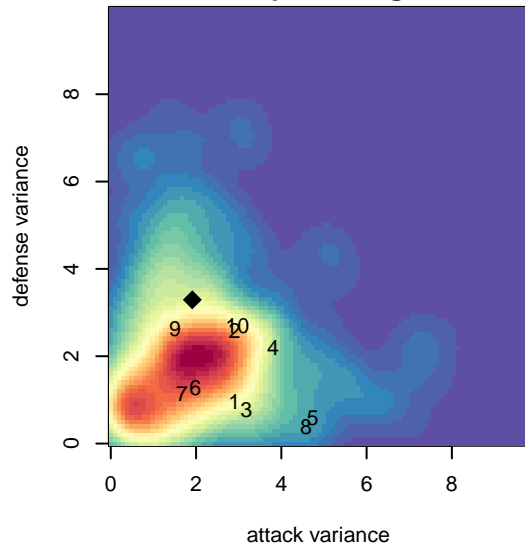

FWFC White B04

Federal Way FC
 Federal Way, WA
 B04 total strength=719
 attack=1.12 defense=0.51
 fall league = RCL B04 Div 4
 spr league = Win RCL B04 Div 4

alt names used:
 FWFC B04 White (A)
 FWFC B04 White
 FWFC B04 White (B)
 FWFC B04 White
 FWFC B04 White (B)
 FWFC B04 White (B)

Venues played:
 2016 RVS Classic BU13
 2016 Blast Off B2004 B
 2016 RCL B04 Div 4
 2016 Win RCL B04 Div 4
 2016 WYS Presidents Cup B04 Division 2

FWFC White B04
 Dots are actual minus expected GF (blue circles) and GA (red triangles).
 Blue line is smoothed change in attack strength. Red is smoothed change in defense strength.

**attack and defense variance (black dot)
relative to other teams
and top 10 in region**

**attack and defense rating
relative to others at age
and all opponents in last 13 months**

Performance relative to 13 month average